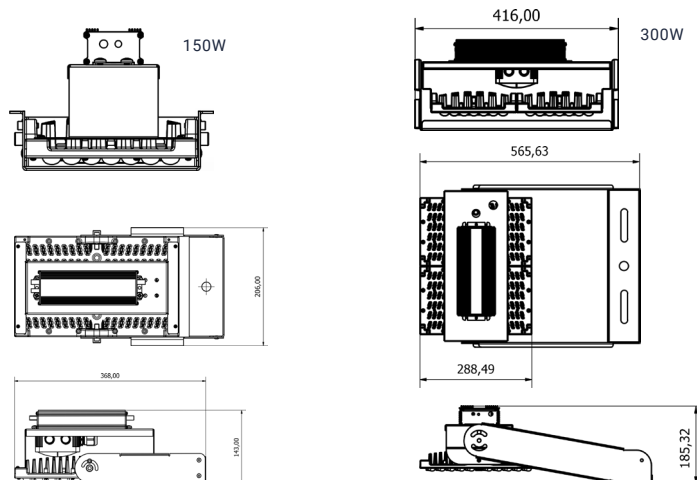

Photometric

Dimensions

Regor 11 Sport

Technical Details

Part No.	Description	Weight (kg)	Windage (m2) When flat mounted	Power (W)	Luminaire Lumens	LI/cW
R11L100-SPORT-4K	Sports Floodlight	3.5	0.0625	101	15,529	153.8
R11L150-SPORT-4K	Sports Floodlight	3.5	0.0625	155	22,618	145.9
R11L300-SPORT-4K	Sports Floodlight	7.6	0.125	308	43,736	142.0
R11L450-SPORT-4K	Sports Floodlight	14.8	0.125	462	68,400	148.1
R11L600-SPORT-4K	Sports Floodlight Remote Driver as standard	14.8	0.125	617	87,610	142.0
R11L950-SPORT-4K	Sports Floodlight Remote Driver as standard	19.5	0.15	995	140,300	141.0
R11L1200-SPORT-REM-4K	Sports Floodlight Remote Driver as standard	27.0	0.15	1196	174,600	145.9