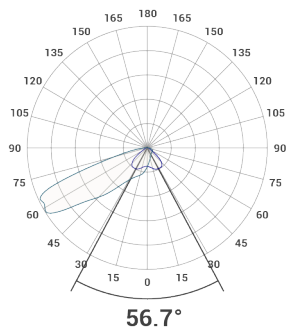

Photometric

Dimensions

Regor 11 Sport

Technical Details

Part No.	Description	Weight (kg)	Windage (m2) When flat mounted	Power (W)	Luminaire Lumens	LI/cW
R11L100-SPORT-4K	Sports Floodlight	3.5	0.0625	101	15,529	153.8
R11L150-SPORT-4K	Sports Floodlight	3.5	0.0625	155	22,618	145.9
R11L300-SPORT-4K	Sports Floodlight	7.6	0.125	308	43,736	142.0
R11L450-SPORT-4K	Sports Floodlight	14.8	0.125	462	68,400	148.1
R11L600-SPORT-4K	Sports Floodlight Remote Driver as standard	14.8	0.125	617	87,610	142.0
R11L950-SPORT-4K	Sports Floodlight Remote Driver as standard	19.5	0.15	995	140,300	141.0
R11L1200-SPORT-REM-4K	Sports Floodlight Remote Driver as standard	27.0	0.15	1196	174,600	145.9