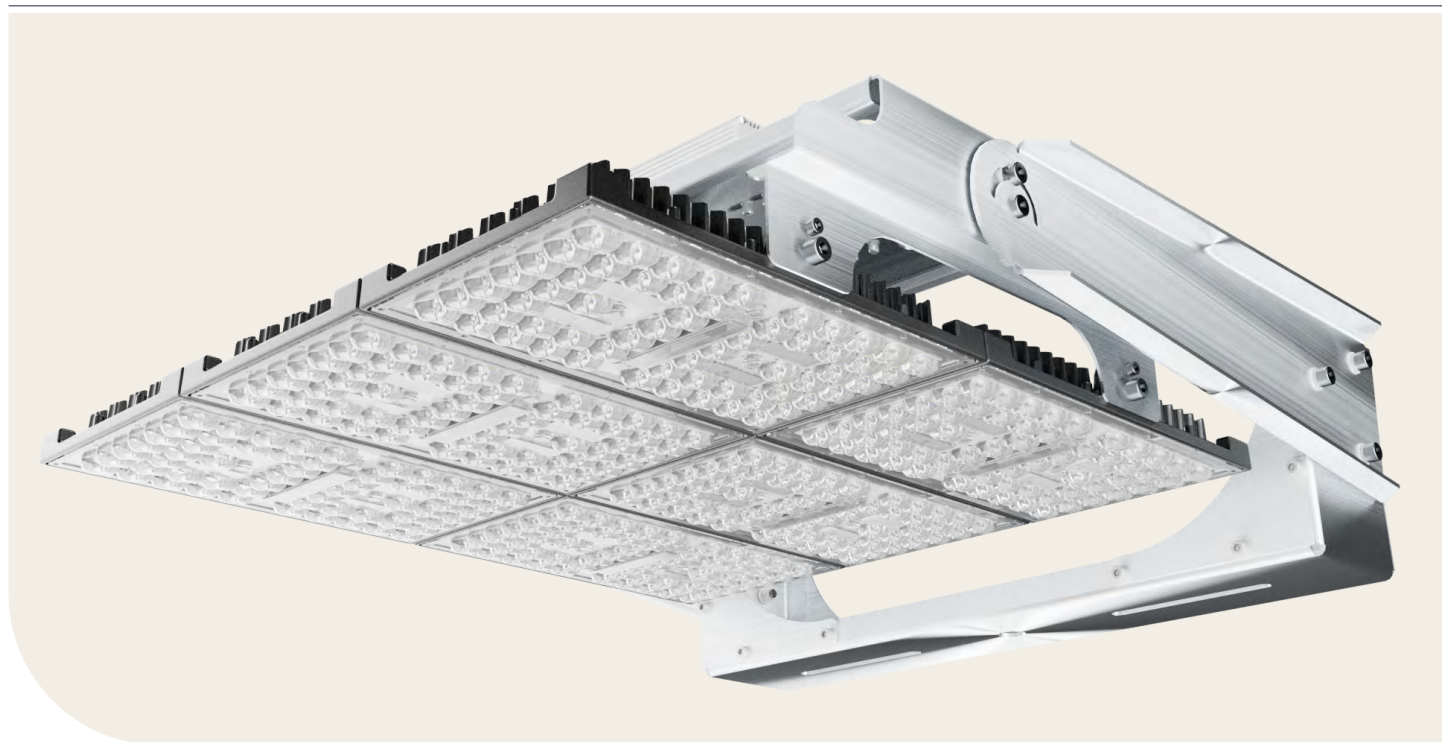

Regor 11 Sport

The ultimate LED solution for traditional SON and metal halide floodlight fixtures, providing optimum light levels. This highly efficient LED floodlight is the perfect solution for a variety of sporting applications. Whether illuminating a rugby pitch, football pitch, tennis facility, a track and field stadium, or other sporting arena, our floodlight system is capable of delivering high-quality lighting that enhances the playing experience for athletes and spectators alike.

Features

- IP65
- IK10
- Range of outputs available
- Front and rear visor options available
- Universal under-hang and top mount bracket
- Wireless Control System Available
- 22K, 27K, 3K, 4K, 5K, 65K LED Options