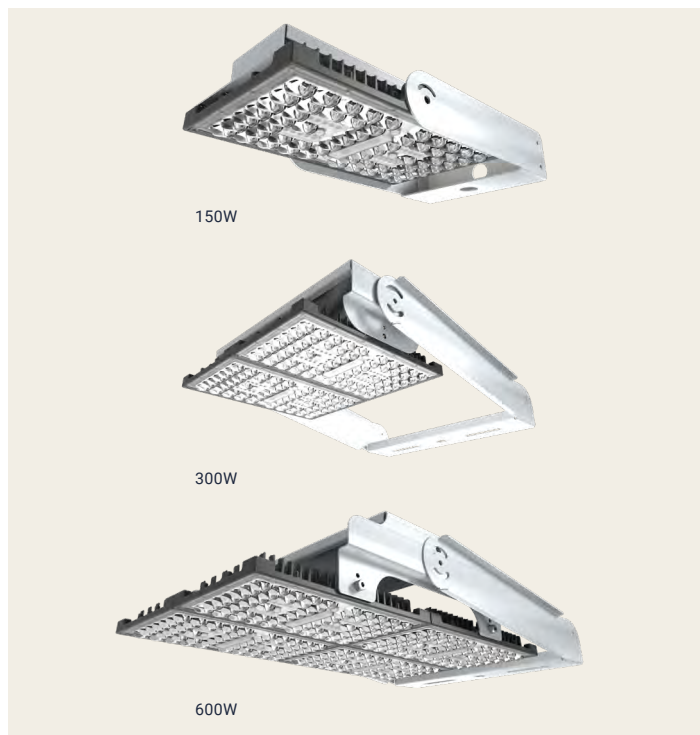

Regor 11 Sport

Technical Details

Part No.	Description	Weight (kg)	Windage (m2) When flat mounted	Power (W)	Luminaire Lumens	LI/cW
R11L100-SPORT-4K	Sports Floodlight	3.5	0.0625	101	15,529	153.8
R11L150-SPORT-4K	Sports Floodlight	3.5	0.0625	155	22,618	145.9
R11L300-SPORT-4K	Sports Floodlight	7.6	0.125	308	43,736	142.0
R11L450-SPORT-4K	Sports Floodlight	14.8	0.125	462	68,400	148.1
R11L600-SPORT-4K	Sports Floodlight | Remote Driver as standard	14.8	0.125	617	87,610	142.0
R11L950-SPORT-4K	Sports Floodlight | Remote Driver as standard	19.5	0.15	995	140,300	141.0
R11L1200-SPORT-REM-4K	Sports Floodlight | Remote Driver as standard	27.0	0.15	1196	174,600	145.9

Additional Information

Body Material	Diffuser Material	Housing Colour	Mounting Type	CCT Offering	CRI	SDCM	UGR Rating	Dimmable	Dimming Method
Anodised extruded aluminium	Polycarbonate	Aluminium	Columns	22K, 27K, 3K, 4K, 5K, 65K	80+	3 step Macadam Ellipse	N/A	Available	SwitchDIM/DALI

IP Rating	IK Rating	Operating Temperature (°C)	L/B value^A	Terminal Information	Warranty	Weight (kg)
IP65	IK10	-20° + 40°	60K+ L90/B10	2.5mm Push connector	5 Year warranty 1 year parts and Labour Inclusive	101W - 3.5 155W - 3.5 308W - 7.6 462W - 14.8 617W - 14.8 995W - 19.5 1196W - 27.0